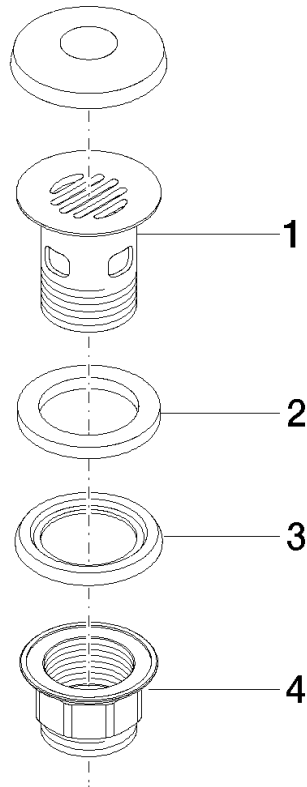

10 105 970

Fits: IMO, LULU, MADISON, MEM, TARA,
CL.1, LISSÉ, VAIA, META, CYO

	Light Gold	10 105 970-26
	Chrome	10 105 970-00
	Brushed Platinum	10 105 970-06
	Platinum	10 105 970-08
	Durabress (23kt Gold)	10 105 970-09
	Dark Chrome	10 105 970-19
	Brushed Light Gold	10 105 970-27
	Brushed Durabress (23kt Gold)	10 105 970-28
	Matte Black	10 105 970-33
	Brushed Bronze	10 105 970-42
	Brushed Champagne (22kt Gold)	10 105 970-46
	Champagne (22kt Gold)	10 105 970-47
	Brushed Chrome	10 105 970-93
	Brushed Dark Platinum	10 105 970-99

Grated waste 1 1/4" - Light Gold

IMO

10 105 970

Only suitable for basins with an overflow.

10 105 970

10 105 970

Parts for other finishes can be found here: [Chrome](#)

Spare parts list

No.	Item Number	Name	Quantity used	Delivery time
1	09 11 01 027-26	cup	1	60
2	09 14 05 039 90	seal	1	2
3	09 14 03 025 90	seal	1	2
4	09 23 10 020-26	nut	1	60